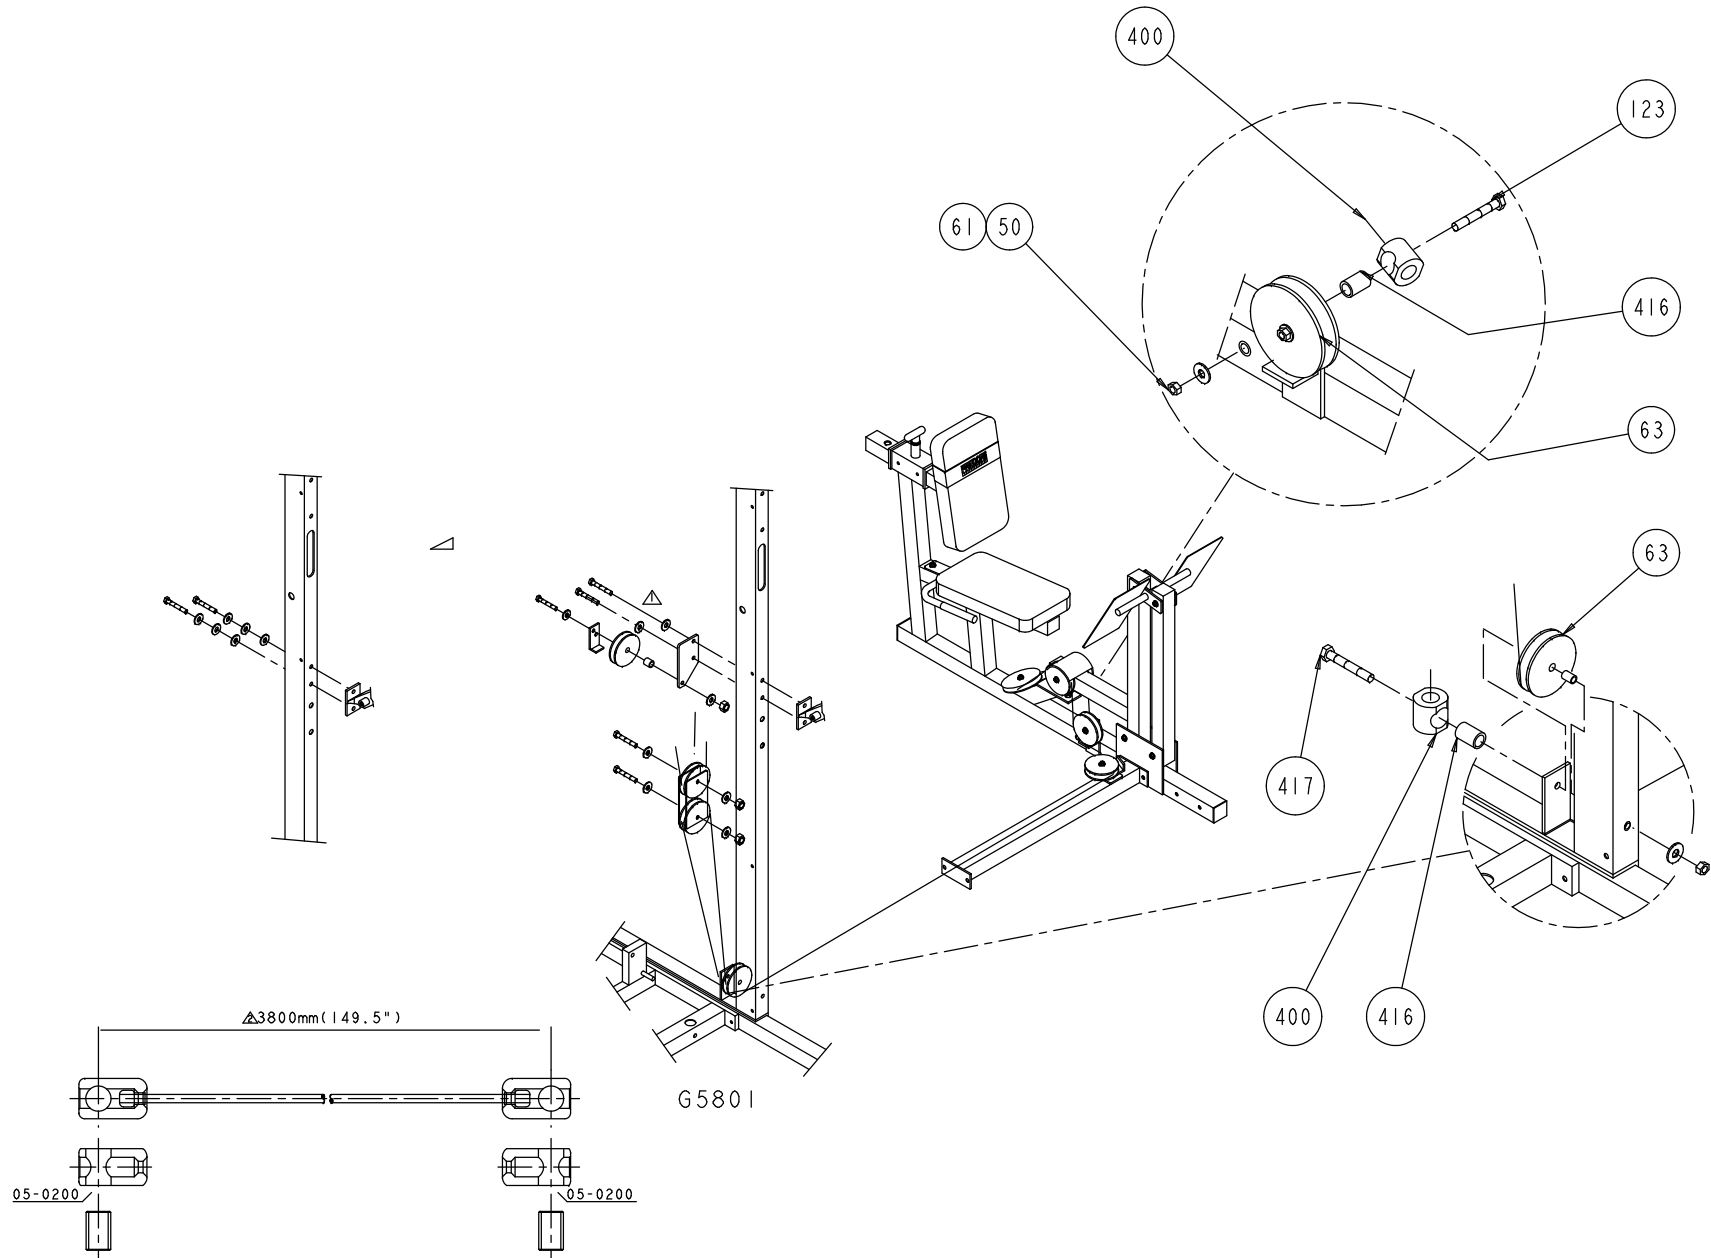

S3.45	P/N : 42925-102	SUBREV : E08
DRAWN BY : C THOMSON	DATE : 2 MAY 2011	SHEET 17 OF 17